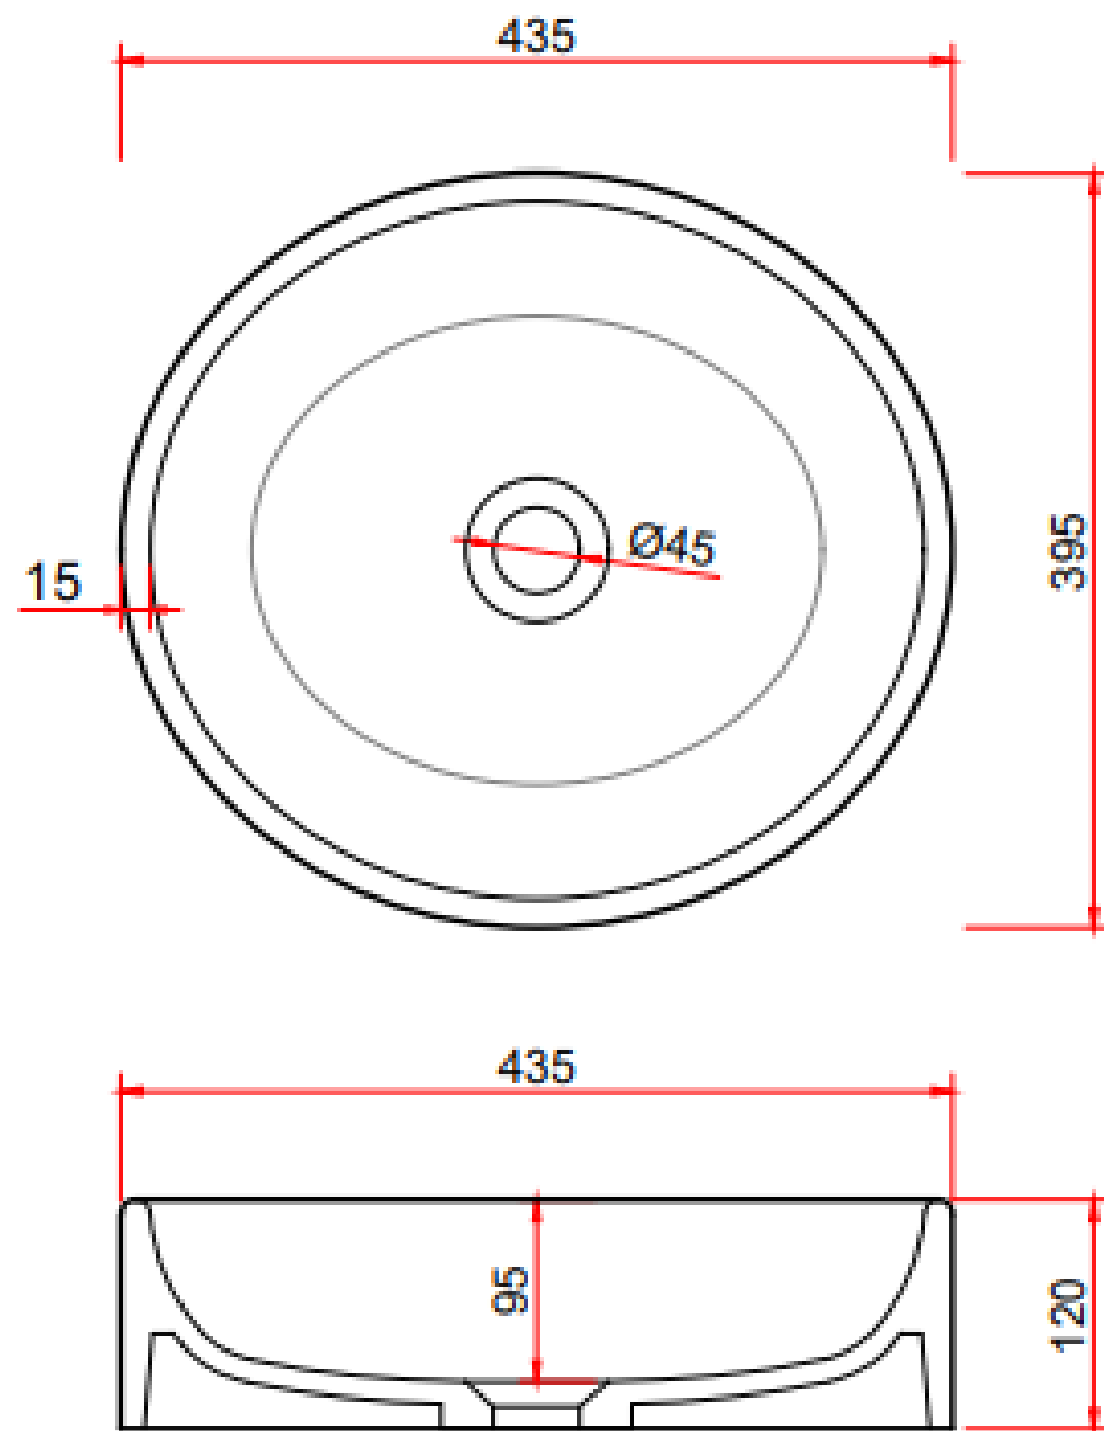

Mastello Bold waskom

SKU	BOLW4340-MW
MERK	MASTELLO
PRODUCT	BOLD WASKOM
MATERIAAL	SOLID SURFACE
MATEN (HXBXD)	43x40x12 CM

MASTELLO