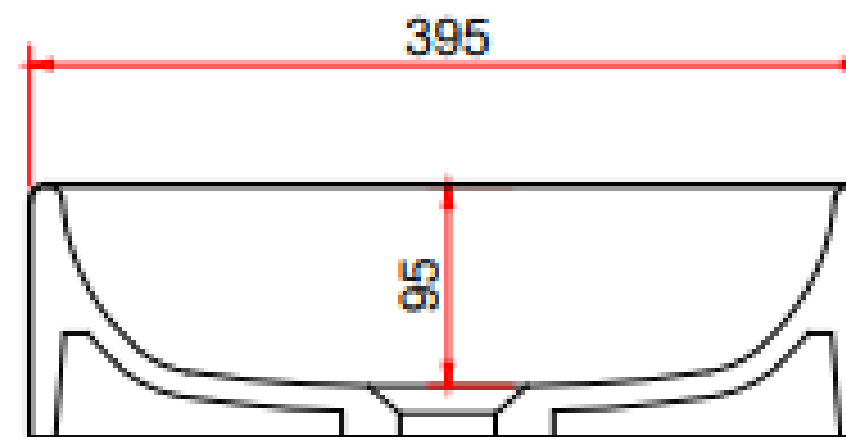

Mastello Bold waskom

SKU	BOLW4340-MW
MERK	MASTELLO
PRODUCT	BOLD WASKOM
MATERIAAL	SOLID SURFACE
MATEN (HXBXD)	43x40x12 CM

MASTELLO